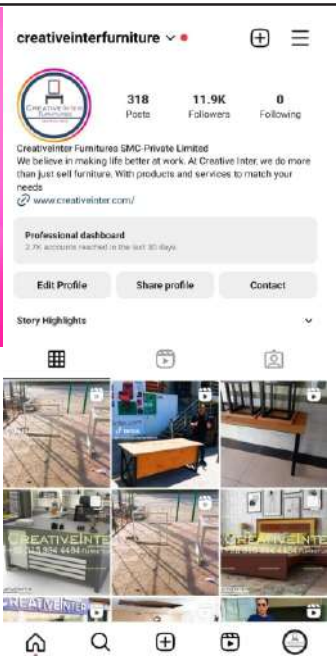

Prices mention on Social Media Platforms

may vary from Catalog because of upload date. **For updated prices please follow catalog**