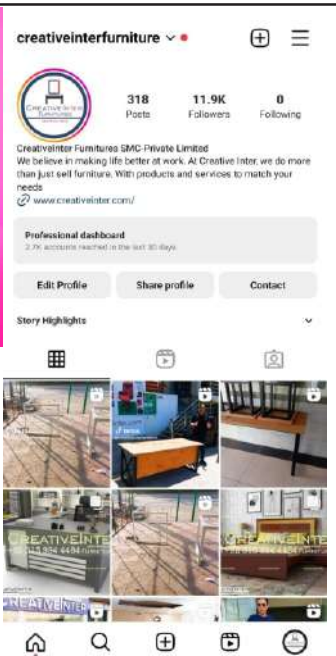

Prices mention on Social Media Platforms

may vary from Catalog because of upload date. For updated prices please follow catalog