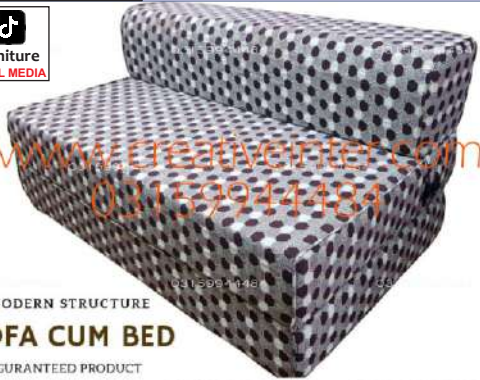

www.facebook.com/creativeinter
www.instagram.com/creativeinterfurniture
www.tiktok.com/@creativeinterfurniture

CREATIVEINTER FURNITURES
SMC-PRIVATE LIMITED

YouTube www.youtube.com/@creativeinter

@creativeinterfurniture
FOLLOW US ON SOCIAL MEDIA

www.creativeinter.com
03159944484

MODERN STRUCTURE

SOFA CUM BED

GURANTEED PRODUCT