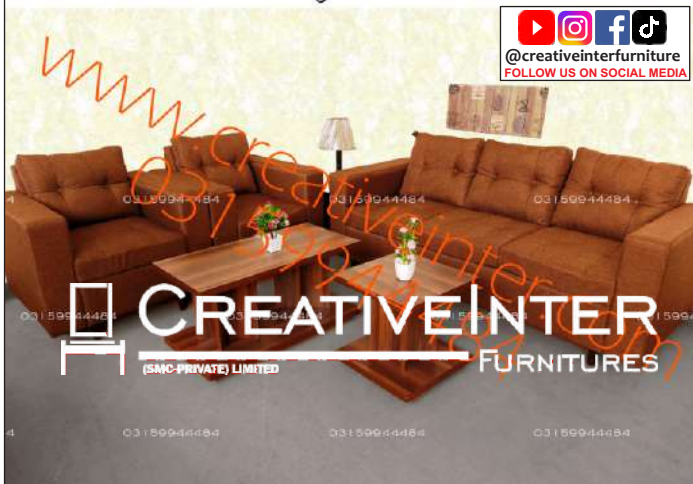

*Durability at its best*

SERIES  
STYLE

     
@creativeinterfurniture  
FOLLOW US ON SOCIAL MEDIA

**Rs.55000**

7-Seater Rs.75000

 WhatsApp +92 315 994 4484

[www.creativeinter.com](http://www.creativeinter.com)