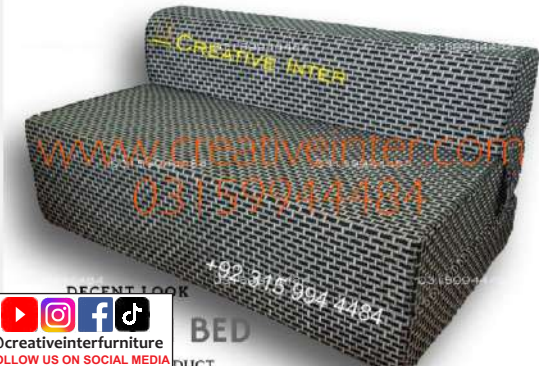

www.facebook.com/creativeinter
www.instagram.com/creativeinterfurniture
www.tiktok.com/@creativeinterfurniture

CREATIVEINTER FURNITURES
SMC-PRIVATE LIMITED

YouTube www.youtube.com/@creativeinter

SERIES
STYLE

Durability at its best

HIGH QUALITY LEATHERIDE / FABRIC
MOLTY / REGULAR FOAM
HIGH QUALITY SPRINGS
SOLID FRAME

Regular Foam **Rs.11500**
Guranteed Foam **Rs.12500**

WhatsApp **+92 315 994 4484**

www.creativeinter.com

VISIT PERSONALLY
ORDER ONLINE