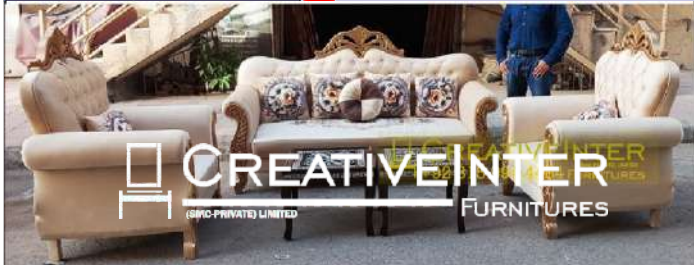

www.facebook.com/creativeinter
www.instagram.com/creativeinterfurniture
www.tiktok.com/@creativeinterfurniture

CREATIVEINTER FURNITURES
SMC-PRIVATE LIMITED

YouTube www.youtube.com/@creativeinter

Rs.64999
7-Seater Rs.89999

WhatsApp +92 315 994 4484

www.creativeinter.com

VISIT PERSONALLY
ORDER ONLINE